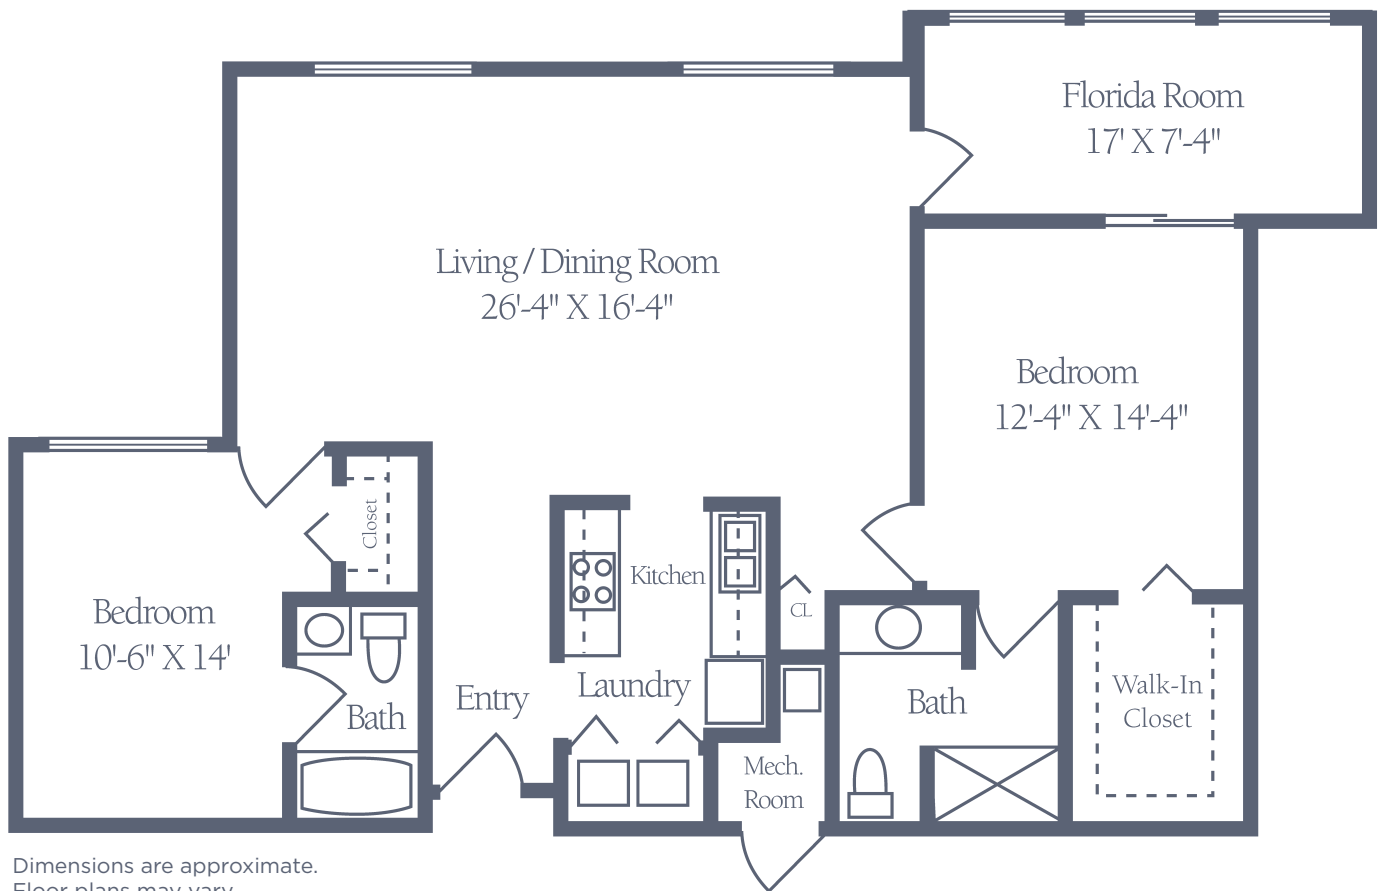

# Golfview Terrace

## Emerald Coast

Approx. 1,374 sq. ft.