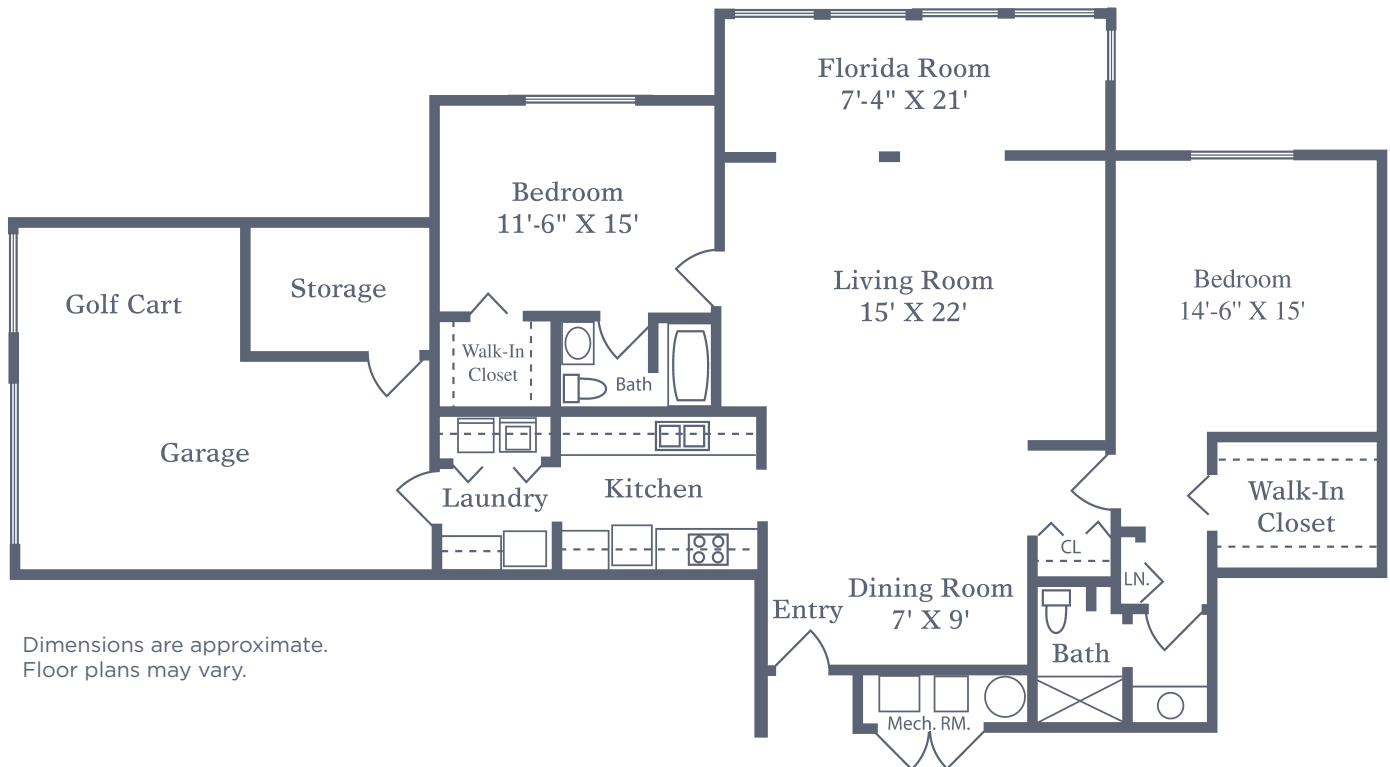

Golfview Terrace

Augusta

Approx. 1,686 sq. ft.

Freedom Plaza

1010 American Eagle Blvd. • Sun City Center, FL 33573
813-633-1992 • FreedomPlazaFL.com