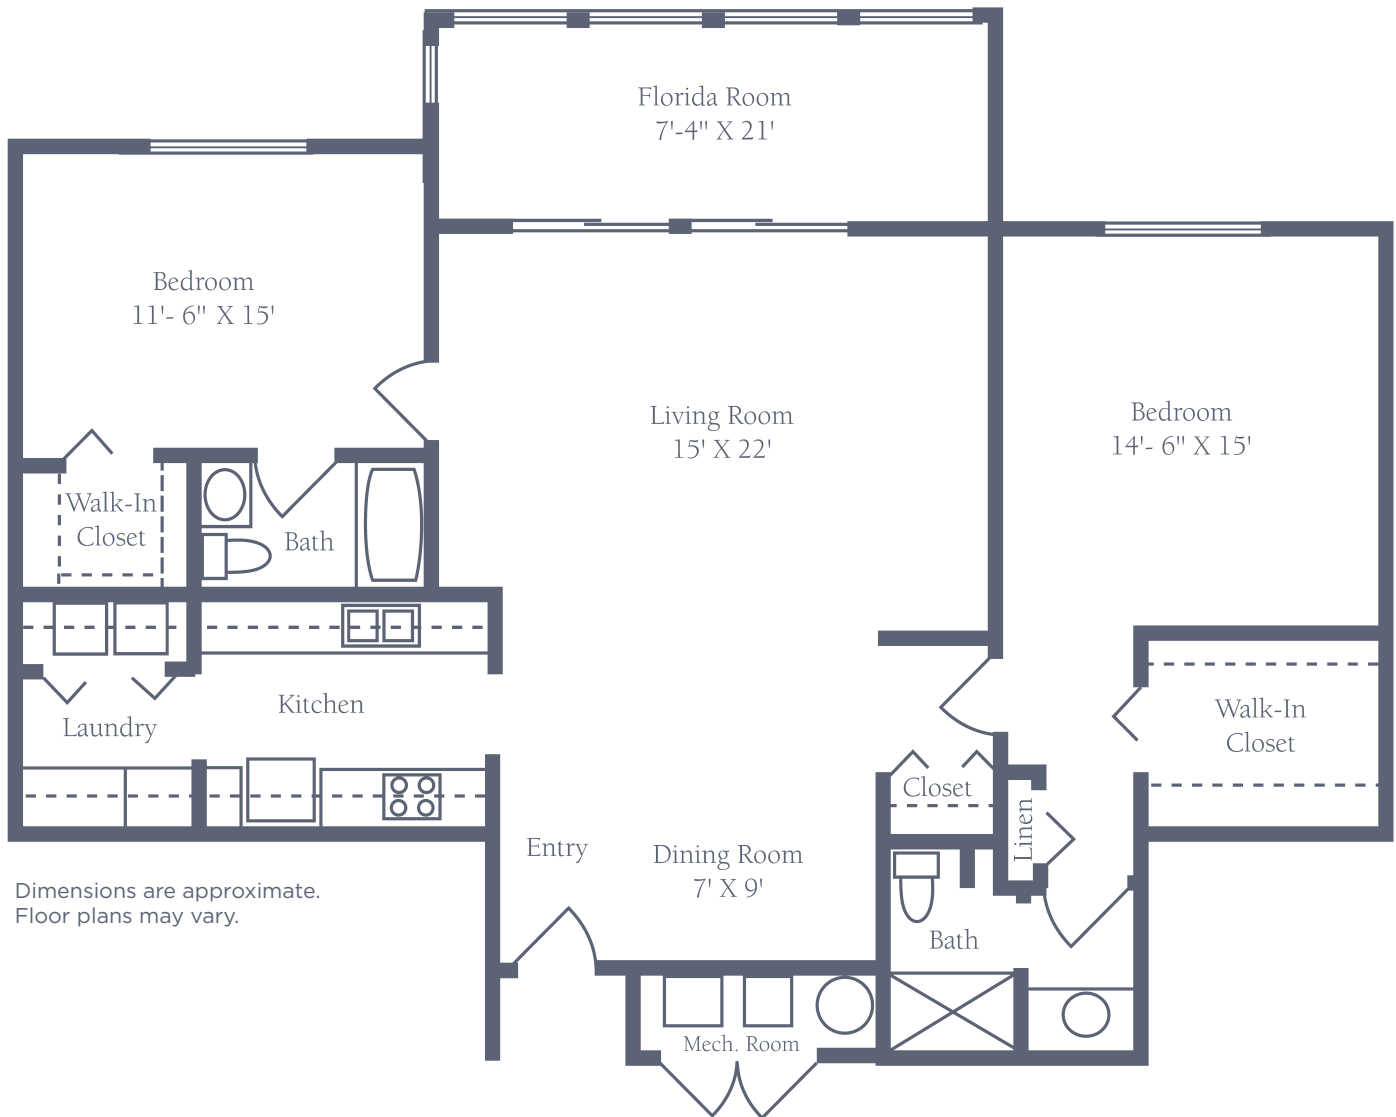

Golfview Terrace

Black Diamond

Approx. 1,686 sq. ft.

Dimensions are approximate.
Floor plans may vary.

Freedom Plaza

1010 American Eagle Blvd. • Sun City Center, FL 33573
813-633-1992 • FreedomPlazaFL.com