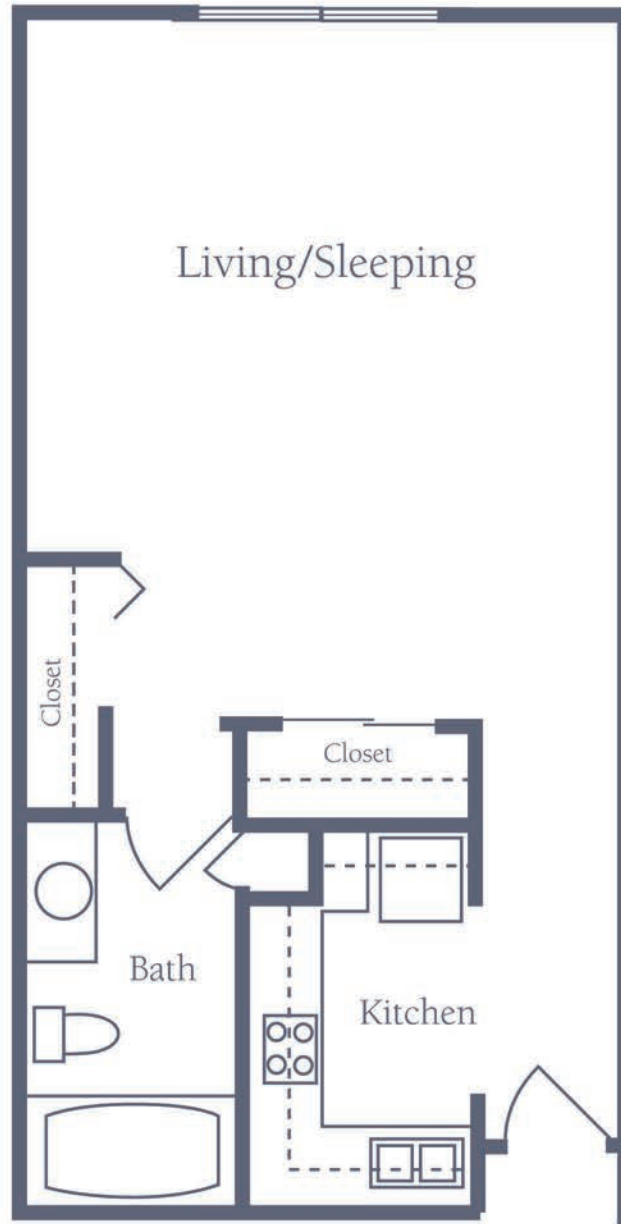

Amelia I (A)

Studio • One Bath

Floors 1-5 496 sq. ft.

Floors 6-7 528 sq. ft.

Dimensions are approximate.
Floor plans may vary.

Freedom Plaza

1010 American Eagle Blvd. • Sun City Center, FL 33573
813-633-1992 • FreedomPlazaFL.com