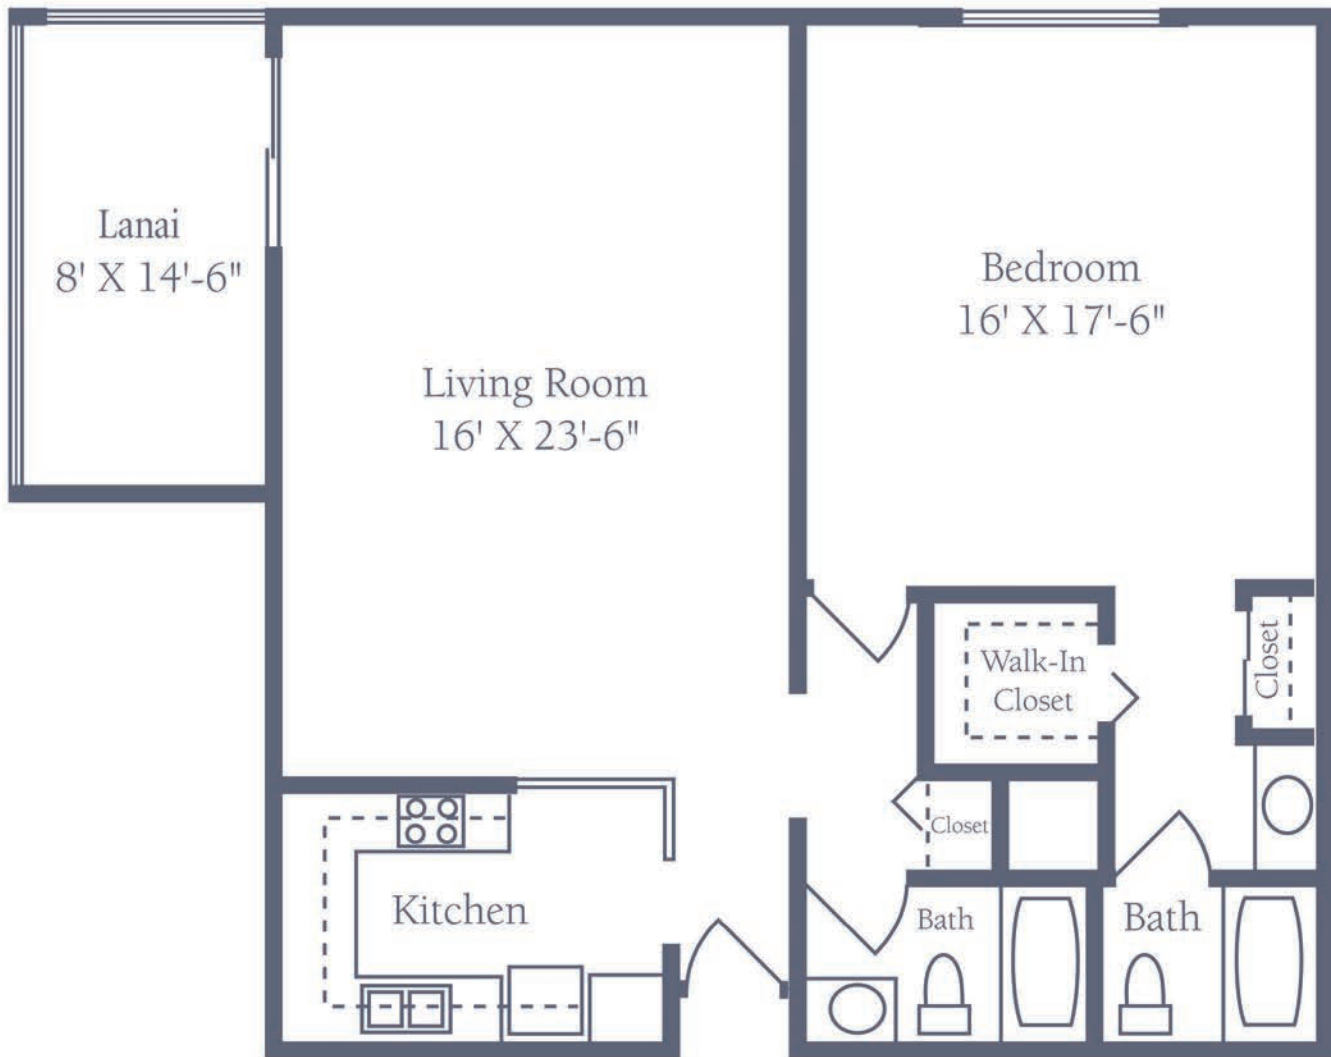

Anna Maria (E)

One Bedroom Deluxe • Two Bath Deluxe

Floors 1-5 1,050 sq. ft.

Floors 6-7 1,114 sq. ft.

Plus 116 sq. ft. of lanai area

Dimensions are approximate.
Floor plans may vary.

Freedom Plaza

1010 American Eagle Blvd. • Sun City Center, FL 33573
813-633-1992 • FreedomPlazaFL.com