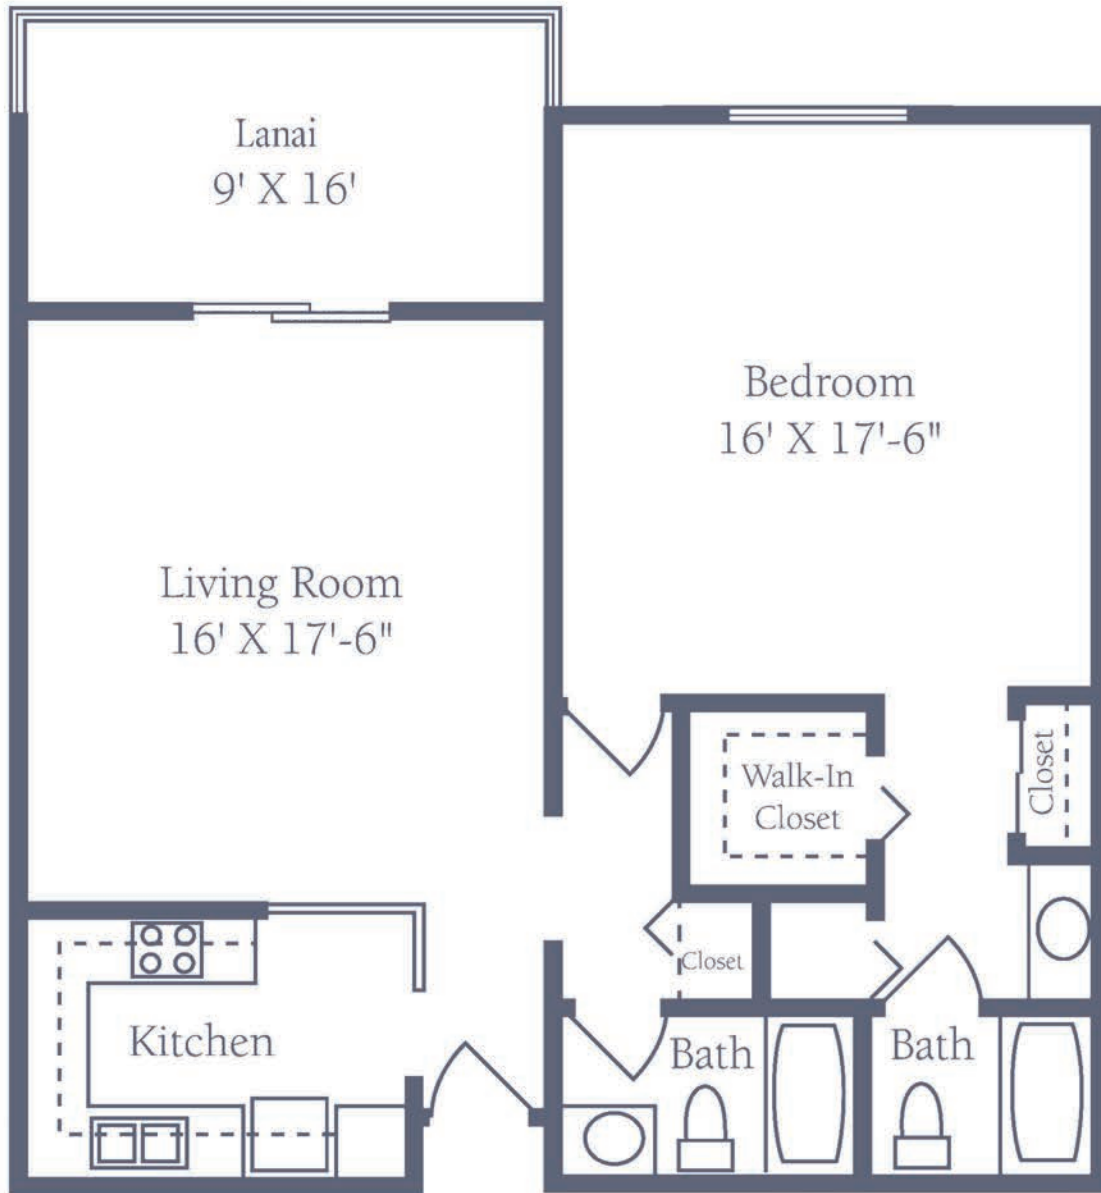

# Discovery II (D)

One Bedroom • Two Bath

Floors 1-5 970 sq. ft.

Floors 6-7 1,026 sq. ft.

Plus 144 sq. ft. of lanai area

Dimensions are approximate.  
Floor plans may vary.