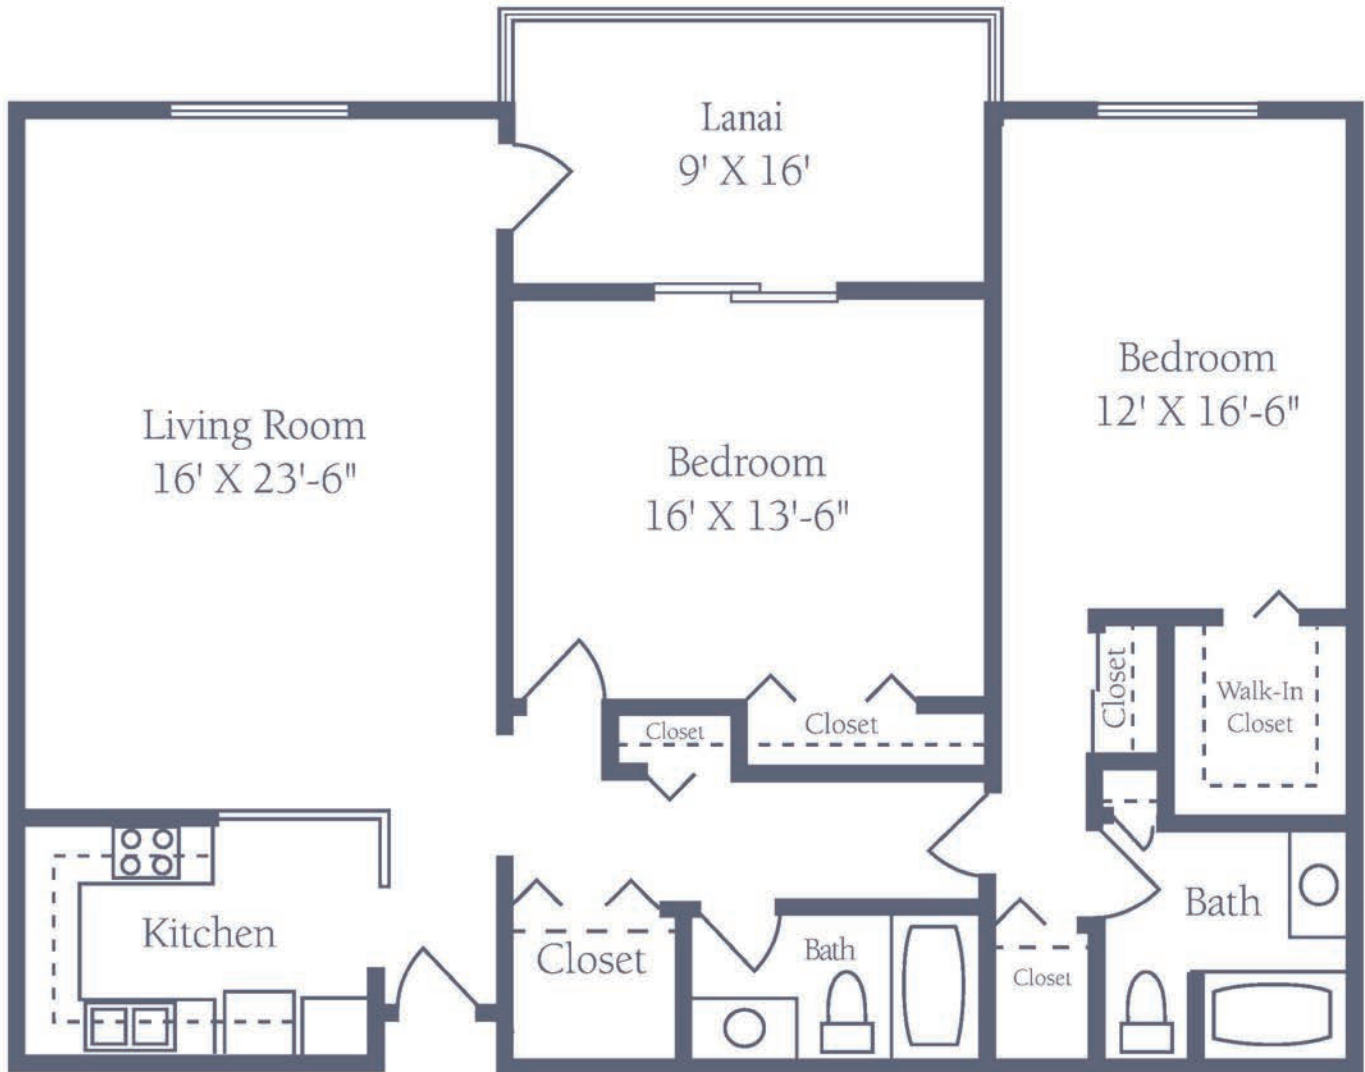

Gasparilla (G)

Two Bedroom • Two Bath Deluxe

Floors 1-5 1,376 sq. ft.

Floors 6-7 1,464 sq. ft.

Plus 144 sq. ft. of lanai area

Dimensions are approximate.
Floor plans may vary.

Freedom Plaza

1010 American Eagle Blvd. • Sun City Center, FL 33573
813-633-1992 • FreedomPlazaFL.com