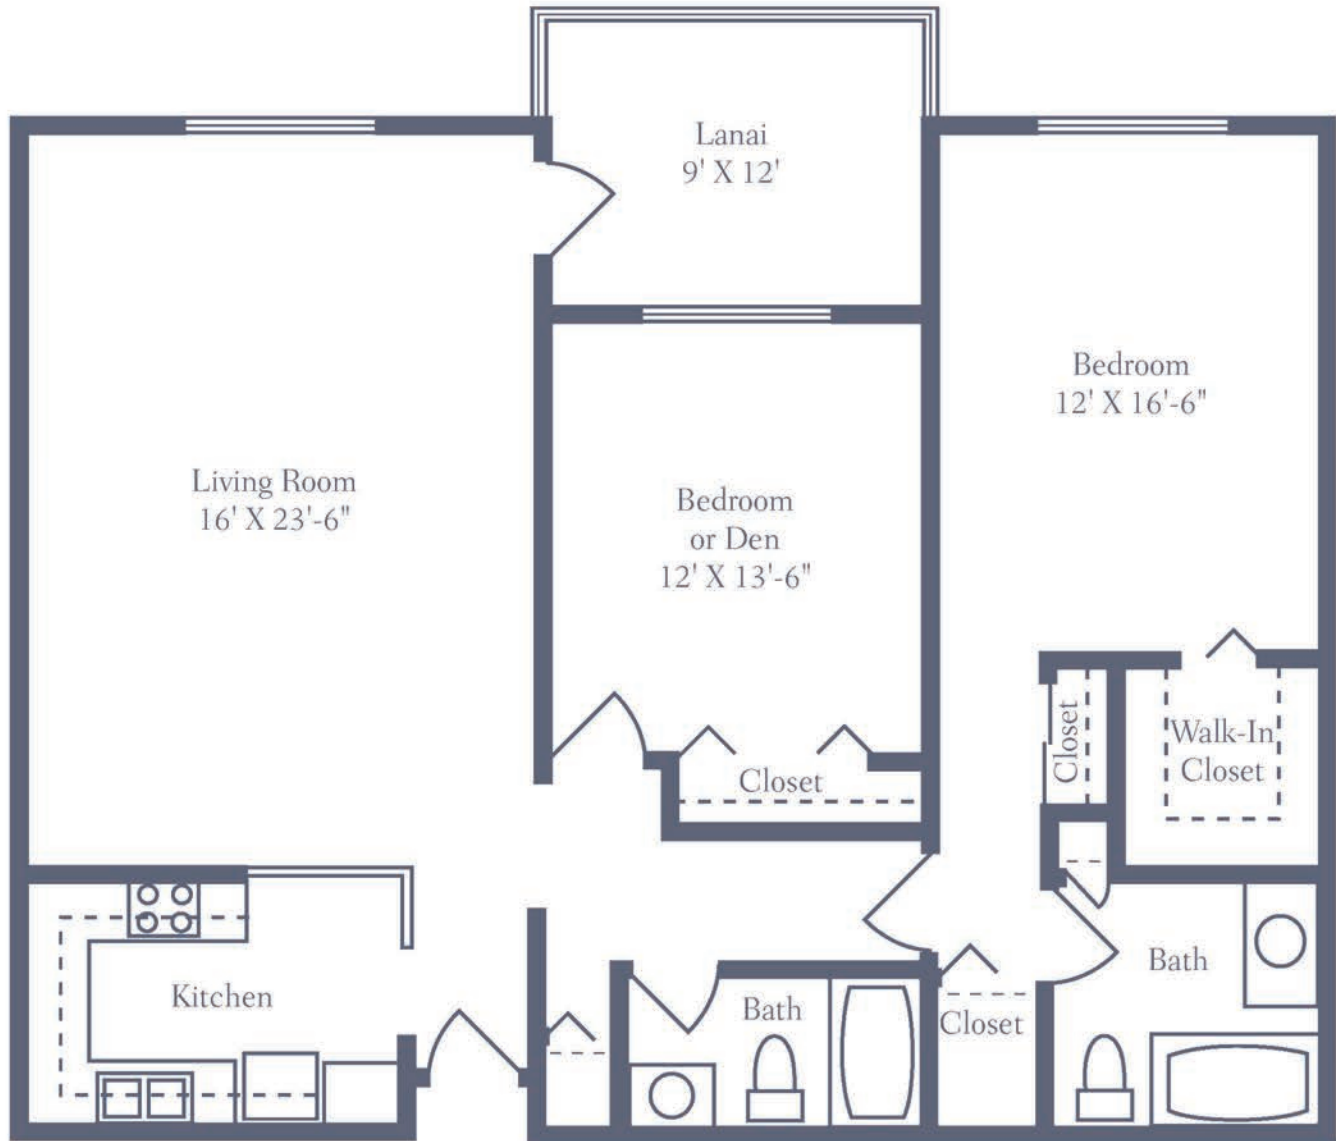

# Longboat (F)

Two Bedroom • Two Bath

Floors 1-5 1,256 sq. ft.

Floors 6-7 1,336 sq. ft.

Plus 108 sq. ft. of lanai area

Dimensions are approximate.  
Floor plans may vary.