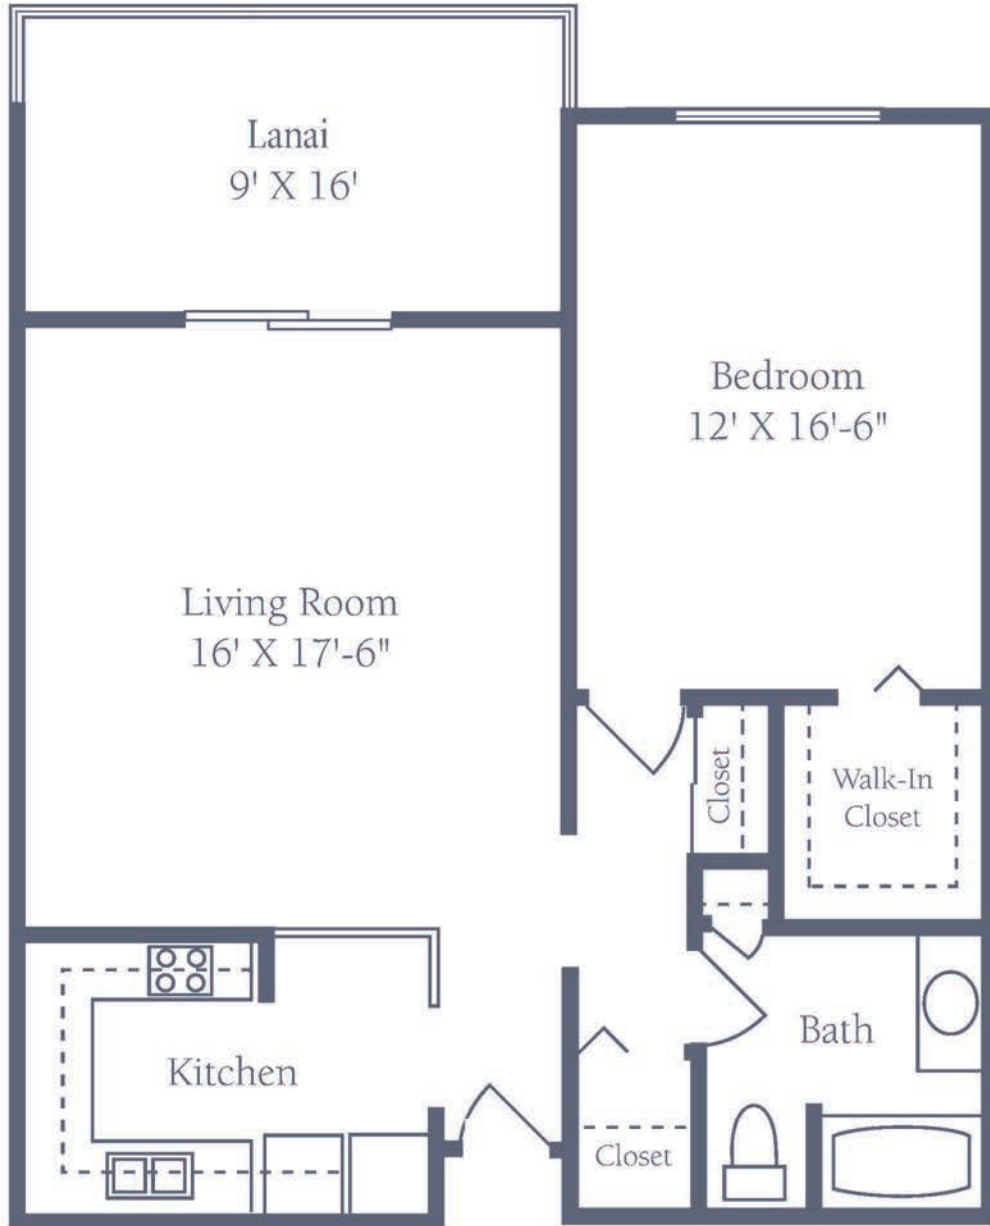

Marco (C)

One Bedroom Deluxe • One Bath

Floors 1-5 852 sq. ft.

Floors 6-7 908 sq. ft.

Plus 144 sq. ft. of lanai area

Dimensions are approximate.
Floor plans may vary.

Freedom Plaza

1010 American Eagle Blvd. • Sun City Center, FL 33573
813-633-1992 • FreedomPlazaFL.com