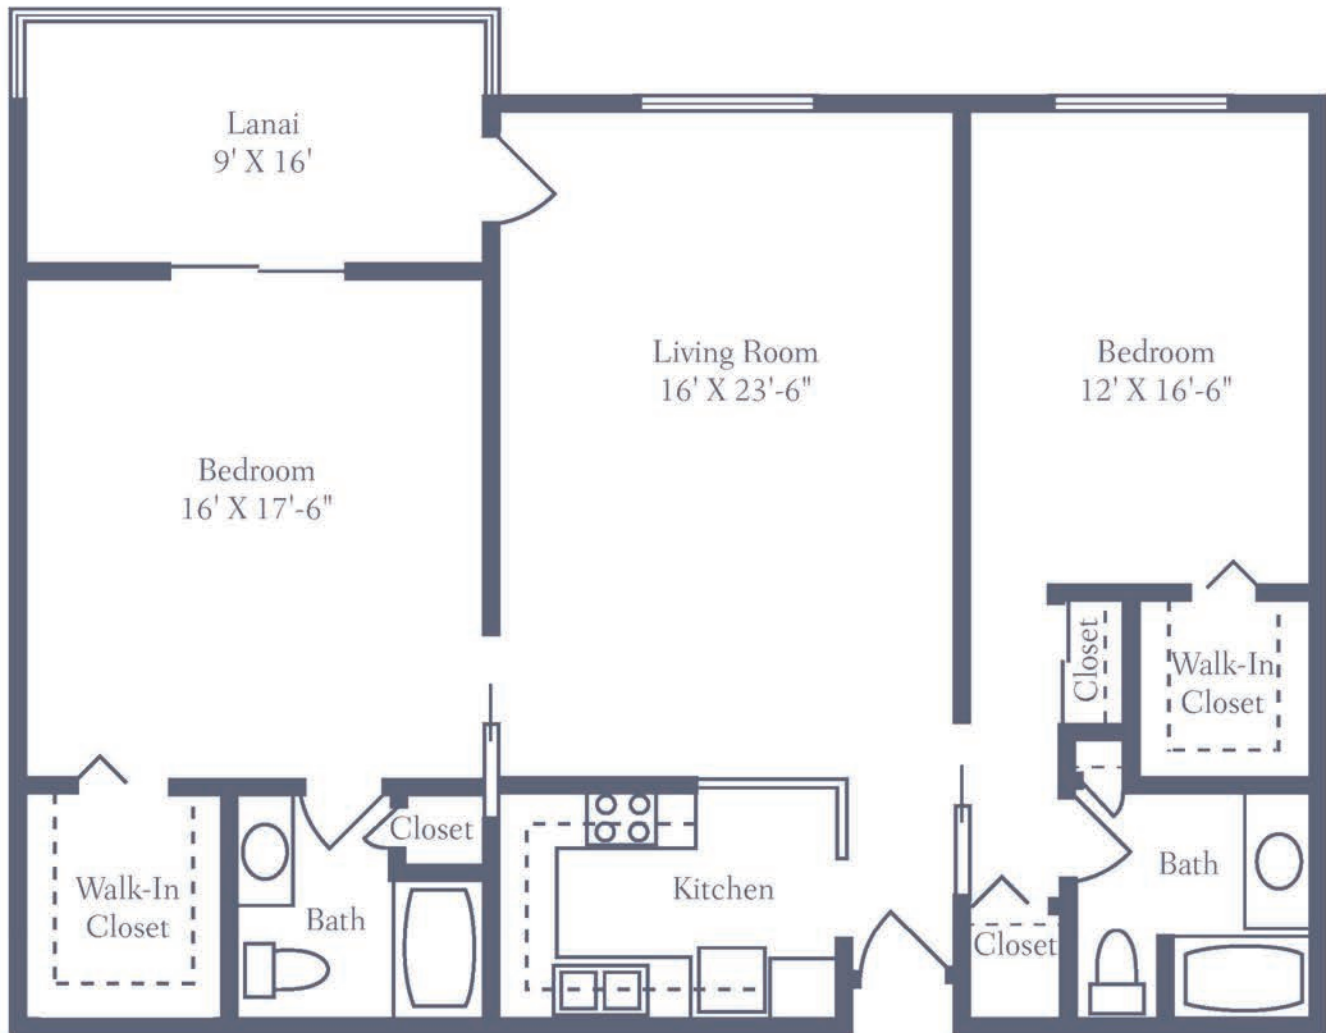

Sanibel (FG)

Two Bedroom • Two Bath Split

Floors 1-5 1,388 sq. ft.

Floors 6-7 1,476 sq. ft.

Plus 144 sq. ft. of lanai area

Dimensions are approximate.
Floor plans may vary.

Freedom Plaza

1010 American Eagle Blvd. • Sun City Center, FL 33573
813-633-1992 • FreedomPlazaFL.com