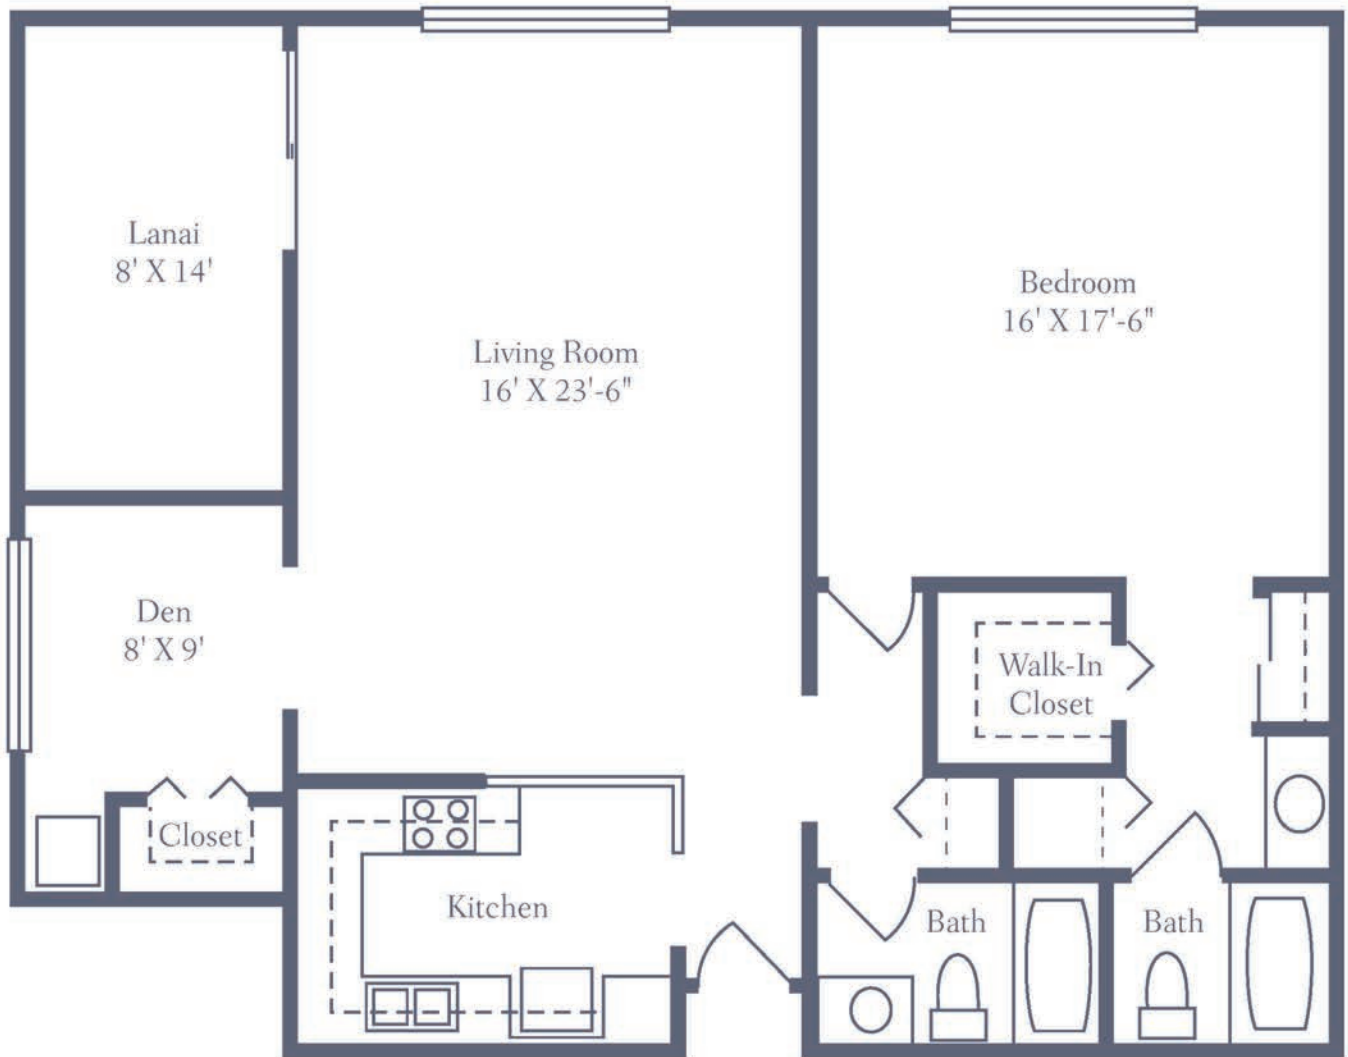

Siesta Key (EC)

One Bedroom Deluxe • Two Bath with Den Delux

Floors 1-5 1,117 sq. ft.

Floors 6-7 1,181 sq. ft.

Plus 112 sq. ft. of lanai area

Dimensions are approximate.
Floor plans may vary.

Freedom Plaza

1010 American Eagle Blvd. • Sun City Center, FL 33573
813-633-1992 • FreedomPlazaFL.com