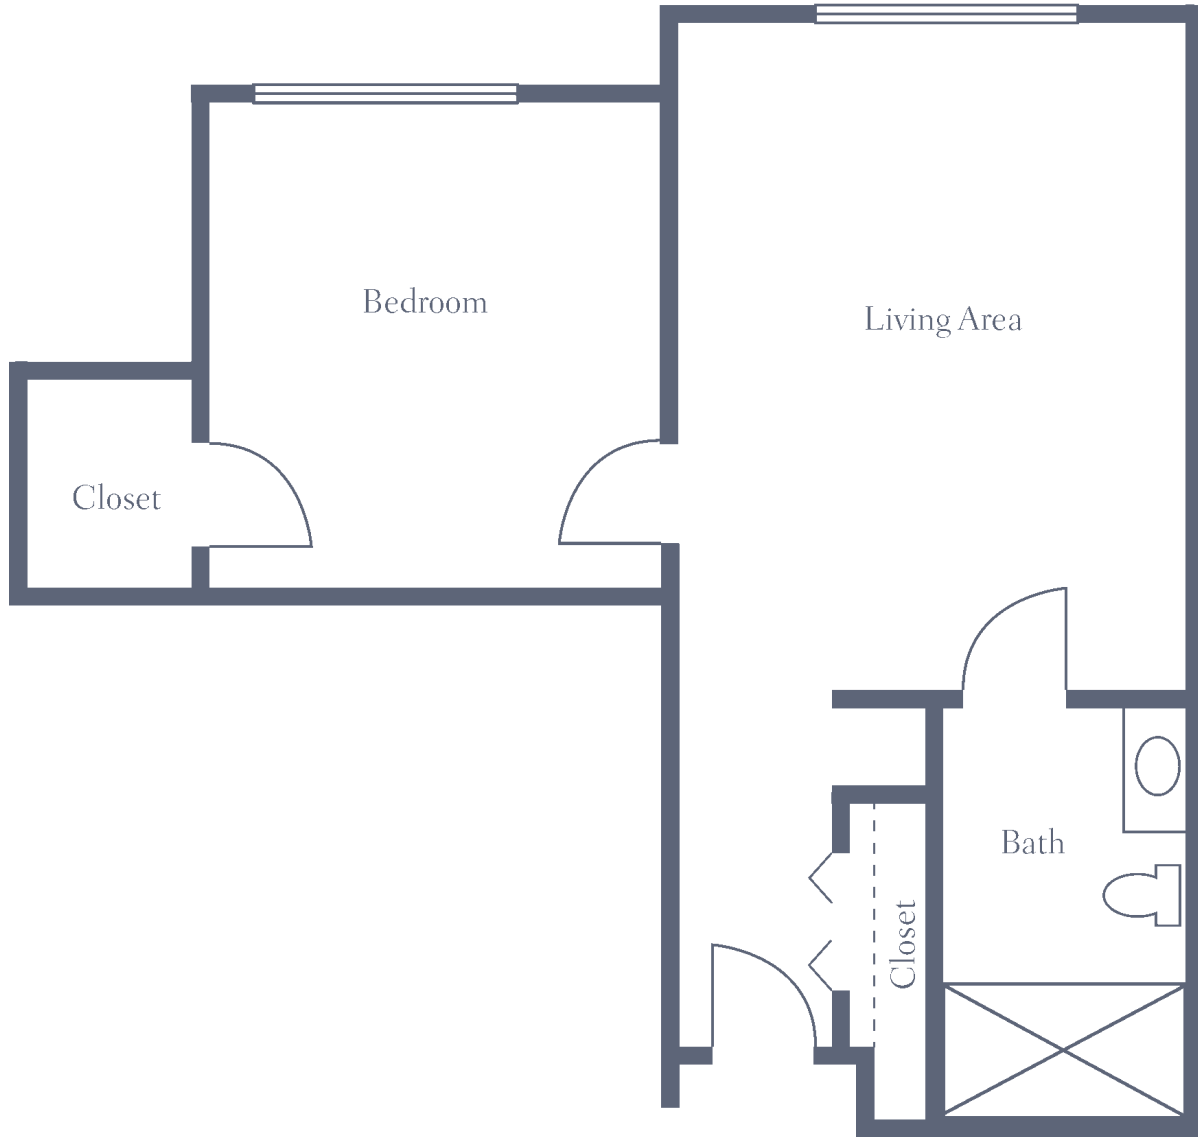

One Bedroom

515 sq. ft.

Dimensions are approximate.
Floor plans may vary.

Freedom Plaza Assisted Living and Memory Care
3910 Galen Court • Sun City Center, FL 33573
813-633-4340 • FreedomPlazaFL.com

Managed by  Life Care Services®