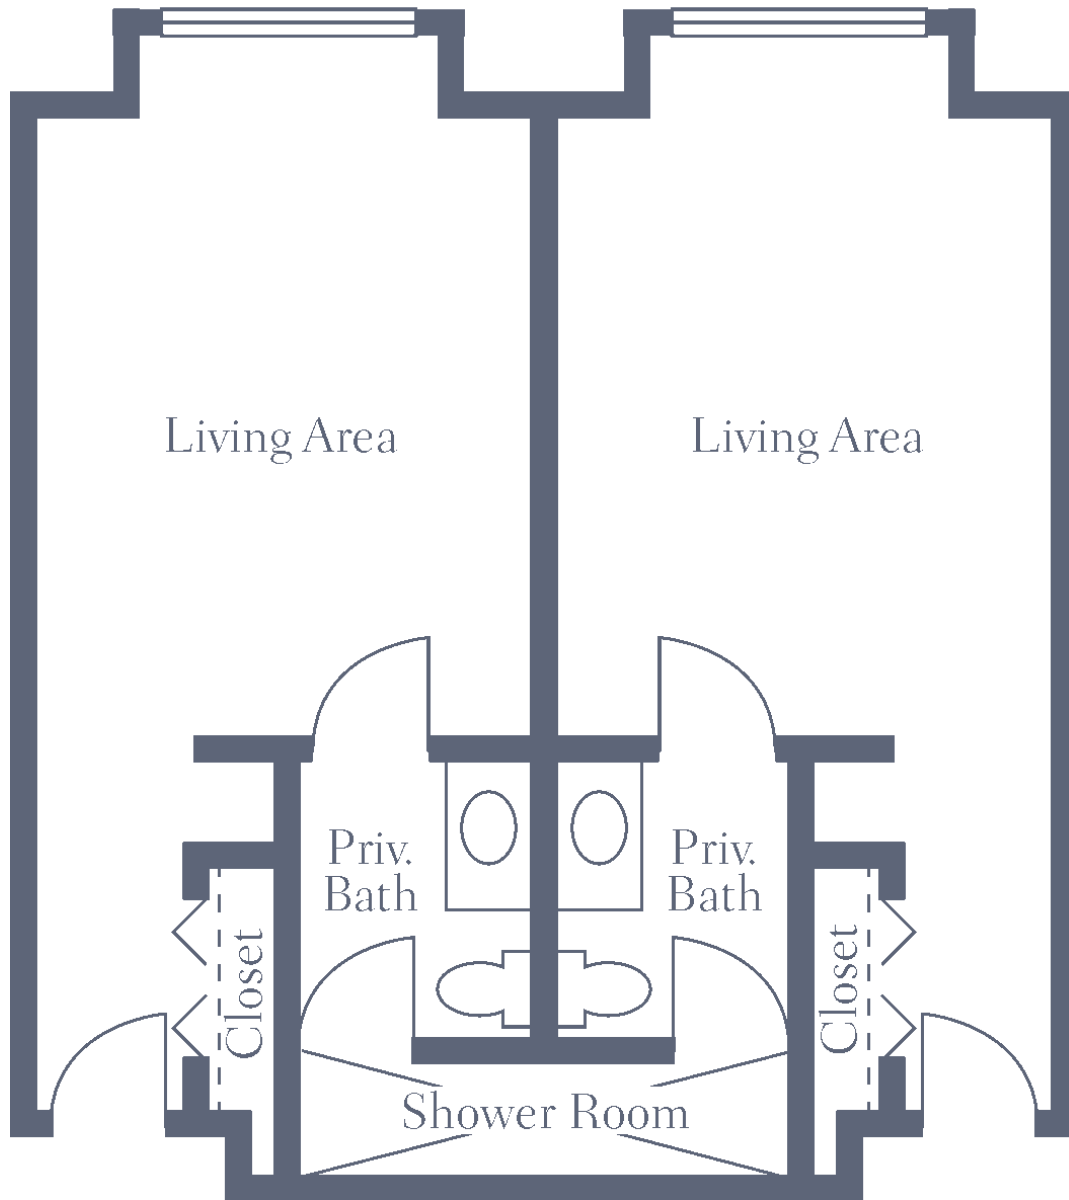

Shared Suite

315-350 sq. ft.

Dimensions are approximate.
Floor plans may vary.

Freedom Plaza Assisted Living and Memory Care
3910 Galen Court • Sun City Center, FL 33573
813-633-4340 • FreedomPlazaFL.com